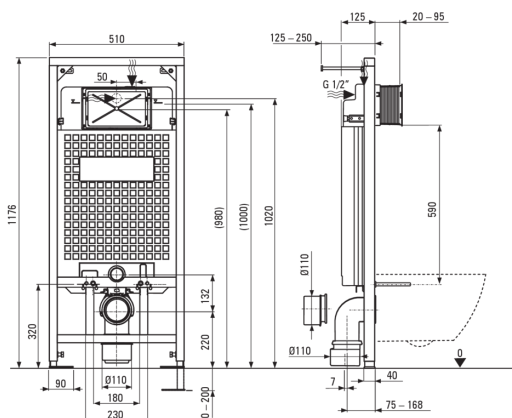

## Toilet set, concealed

**Product code:** CDZT6ZPW

**EAN:** 5907650849254

**Color:** titanium, white

**Warranty [years]:** 10

### Concealed toilet frame

Frame height adjustment [mm]	200
Tank capacity [l]	9
Double flushing [i]	3/6
Designated for light casing	Yes
Designated for installation in front of the load-bearing wall	Yes
Connection valve g1/2"	Yes
Silent flushing and filling	Yes
Mounting bolts spacing 180 mm and 230 mm	Yes