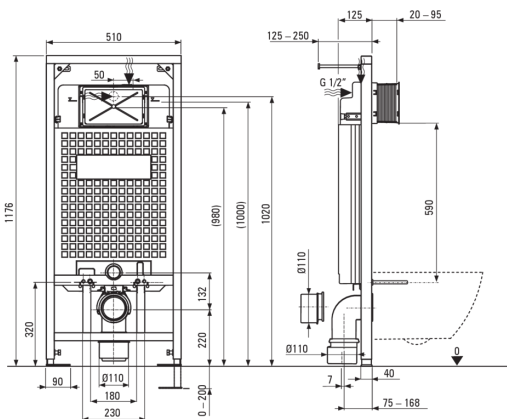

ANEMON

Toilet set, concealed

Product code: CDZT6ZPW
EAN: 5907650849254
Color: titanium, white
Warranty [years]: 10

Concealed toilet frame

Frame height adjustment [mm]	200
Tank capacity [l]	9
Double flushing [i]	3/6
Designated for light casing	Yes
Designated for installation in front of the load-bearing wall	Yes
Connection valve g1/2"	Yes
Silent flushing and filling	Yes
Mounting bolts spacing 180 mm and 230 mm	Yes

Toilet bowl

Finish	white
Type	wall-mounted
Rim type	rimless
Hidden mountings	Yes

Toilet seat

Slow-close toilet seat	Yes
Slim toilet seat	Yes
Quick seat detachment	Yes
Antibacterial	Yes

Flush button

Finish	titanium
Surface type	matte
Button type	duple