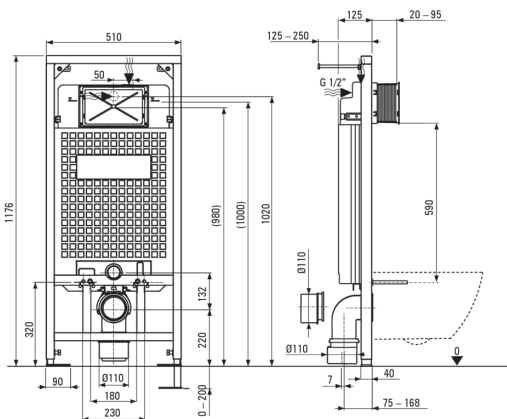

## Toilet set, concealed

**Product code:** CDZN6ZPW  
**EAN:** 5908212083369  
**Color:** nero, white  
**Warranty [years]:** 10

### Concealed toilet frame

Frame height adjustment [mm]	200
Tank capacity [l]	9
Double flushing [i]	3/6
Designated for light casing	Yes
Designated for installation in front of the load-bearing wall	Yes
Connection valve g1/2"	Yes
Silent flushing and filling	Yes
Mounting bolts spacing 180 mm and 230 mm	Yes