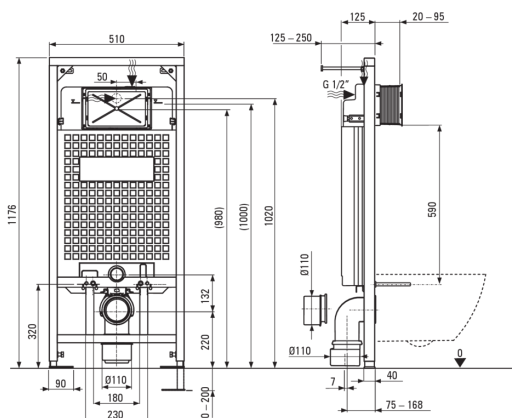

ANEMON

Toilet set, concealed

Product code: CDZN6ZPW

EAN: 5908212083369

Color: nero, white

Warranty [years]: 10

Concealed toilet frame

Frame height adjustment [mm]	200
Tank capacity [l]	9
Double flushing [i]	3/6
Designated for light casing	Yes
Designated for installation in front of the load-bearing wall	Yes
Connection valve g1/2"	Yes
Silent flushing and filling	Yes
Mounting bolts spacing 180 mm and 230 mm	Yes

Toilet bowl

Finish	white
Type	wall-mounted
Rim type	rimless
Hidden mountings	Yes

Toilet seat

Slow-close toilet seat	Yes
Slim toilet seat	Yes
Quick seat detachment	Yes
Antibacterial	Yes

Flush button

Finish	nero
Surface type	matte
Button type	duple