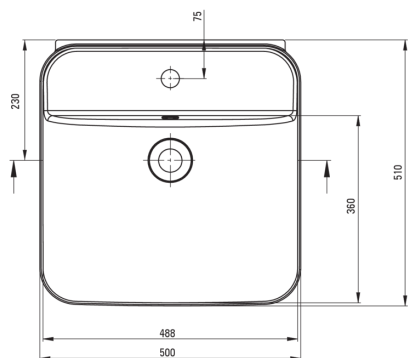

Features:

- Hard and durable ceramics does not lose its properties with long use
- Antibacterial coating, preventing the growth of microorganisms
- Dedicated cleaning agent, safe for cleaned surfaces
- Only the best materials, the quality of which has been confirmed by laboratory tests