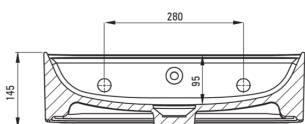

Features:

- Hard and durable ceramics does not lose its properties with long use
- Antibacterial coating, preventing the growth of microorganisms
- Dedicated cleaning agent, safe for cleaned surfaces
- Only the best materials, the quality of which has been confirmed by laboratory tests