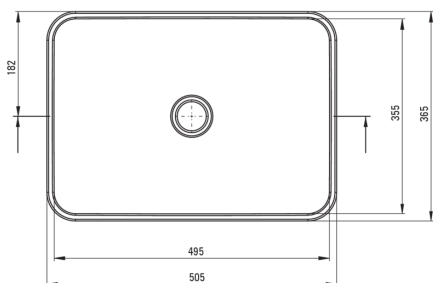

HIACYNT NEW

Ceramic washbasin, countertop

Product code: CDY_6U5S

EAN: 5907650813170

Color: white

Warranty [years]: 10

Washbasin

Material	ceramic
Width [mm]	365
Length [mm]	505
Height [mm]	120
Installation method	countertop/standing

Features:

- Hard and durable ceramics does not lose its properties with long use
- Antibacterial coating, preventing the growth of microorganisms
- Dedicated cleaning agent, safe for cleaned surfaces
- Only the best materials, the quality of which has been confirmed by laboratory tests