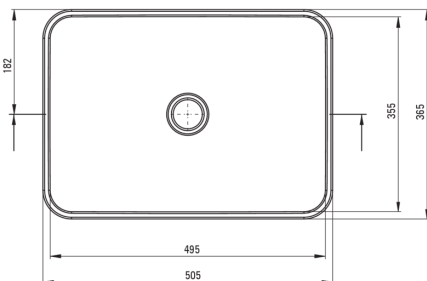

HIACYNT NEW

Ceramic washbasin, countertop

Product code: CDY_6U5S

EAN: 5907650813170

Color: white

Warranty [years]: 10

Washbasin

Material	ceramic
Width [mm]	365
Length [mm]	505
Height [mm]	120
Installation method	countertop/standing

Features:

- Hard and durable ceramics does not lose its properties with long use
- Antibacterial coating, preventing the growth of microorganisms
- Dedicated cleaning agent, safe for cleaned surfaces
- Only the best materials, the quality of which has been confirmed by laboratory tests