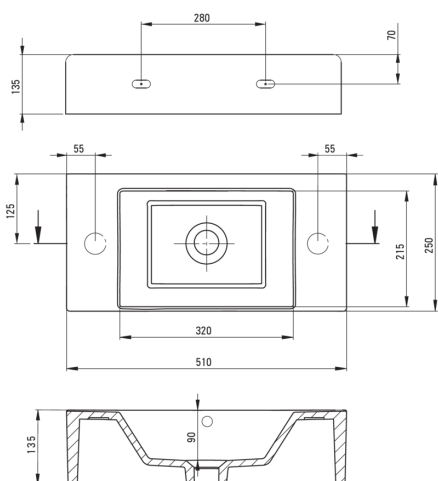

HIACYNT NEW

Ceramic washbasin, countertop

Product code: CDY_6U2L

EAN: 5907650839224

Color: white

Warranty [years]: 10

Washbasin

Material	ceramic
Width [mm]	250
Length [mm]	510
Height [mm]	135
Installation method	countertop/standing, wall-mounted

Features:

- Hard and durable ceramics does not lose its properties with long use
- Antibacterial coating, preventing the growth of microorganisms
- Only the best materials, the quality of which has been confirmed by laboratory tests
- Dedicated cleaning agent, safe for cleaned surfaces