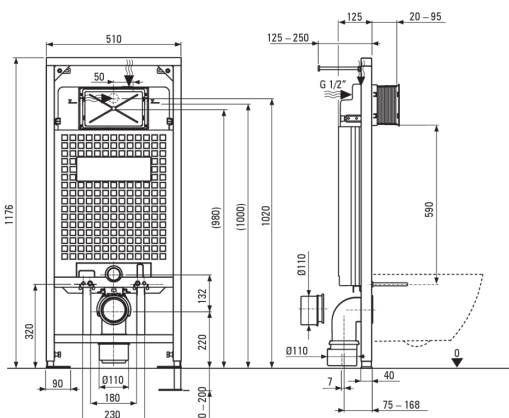

HIACYNT NEW

Toilet set, concealed

Product code: CDYZ6ZPW

EAN: 5907650819363

Color: gold, white

Warranty [years]: 10

Concealed toilet frame

Frame height adjustment [mm]	200
Tank capacity [l]	9
Double flushing [i]	3/6
Designated for light casing	Yes
Designated for installation in front of the load-bearing wall	Yes
Connection valve g1/2"	Yes
Silent flushing and filling	Yes
Mounting bolts spacing 180 mm and 230 mm	Yes

Toilet bowl

Finish	white
Type	wall-mounted
Rim type	rimless
Hidden mountings	Yes

Toilet seat

Slow-close toilet seat	Yes
Slim toilet seat	Yes
Quick seat detachment	Yes

Flush button

Finish	gold
Surface type	shine
Button type	duple

Features:

- Innovative concealed frame
- Dual button, allowing adjustment of the amount of water used for flushing
- Hard and durable ceramics does not lose its properties with long use
- Antibacterial coating, preventing the growth of microorganisms
- Rimless bowl for easy cleaning and hygiene
- Soft-closing toilet seat
- Mounting system with hidden fixings
- Hygienic certificate of the National Institute of Hygiene confirming the product's compliance with safety standards
- Dedicated cleaning agent, safe for cleaned surfaces
- Quick and easy disconnection function