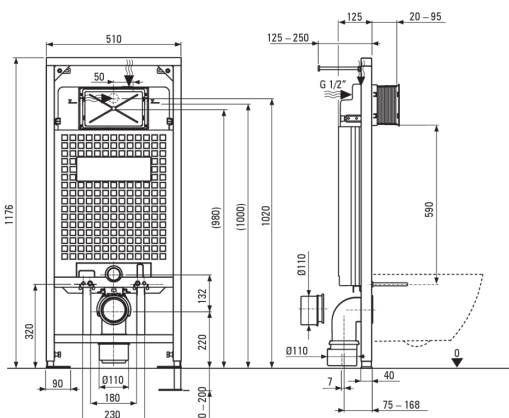

## Toilet set, concealed

**Product code:** CDYS6ZPW

**EAN:** 5907650819370

**Color:** chrome, white

**Warranty [years]:** 10

### Concealed toilet frame

|   |     |
|---|-----|
| Frame height adjustment [mm]                                  | 200 |
| Tank capacity [l]   | 9   |
| Double flushing [i]   | 3/6 |
| Designated for light casing                                   | Yes |
| Designated for installation in front of the load-bearing wall | Yes |
| Connection valve g1/2"  | Yes |
| Silent flushing and filling                                   | Yes |
| Mounting bolts spacing 180 mm and 230 mm                      | Yes |