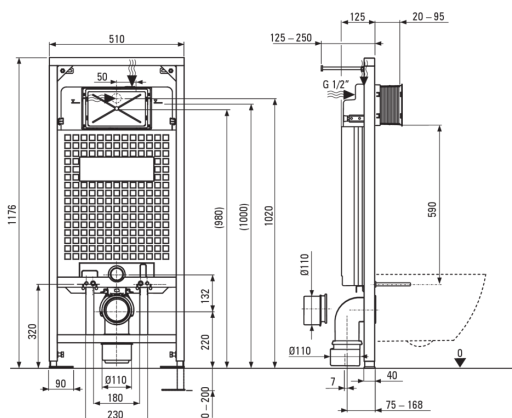

HIACYNT NEW

Toilet set, concealed

Product code: CDYS6ZPW

EAN: 5907650819370

Color: chrome, white

Warranty [years]: 10

Concealed toilet frame

Frame height adjustment [mm]	200
Tank capacity [l]	9
Double flushing [i]	3/6
Designated for light casing	Yes
Designated for installation in front of the load-bearing wall	Yes
Connection valve g1/2"	Yes
Silent flushing and filling	Yes
Mounting bolts spacing 180 mm and 230 mm	Yes

Toilet bowl

Finish	white
Type	wall-mounted
Rim type	rimless
Hidden mountings	Yes

Toilet seat

Slow-close toilet seat	Yes
Slim toilet seat	Yes
Quick seat detachment	Yes

Flush button

Finish	chrome
Surface type	shine
Button type	duple

Features:

- Innovative concealed frame
- Dual button, allowing adjustment of the amount of water used for flushing
- Hard and durable ceramics does not lose its properties with long use
- Antibacterial coating, preventing the growth of microorganisms
- Rimless bowl for easy cleaning and hygiene
- Soft-closing toilet seat
- Mounting system with hidden fixings
- Hygienic certificate of the National Institute of Hygiene confirming the product's compliance with safety standards
- Dedicated cleaning agent, safe for cleaned surfaces
- Quick and easy disconnection function