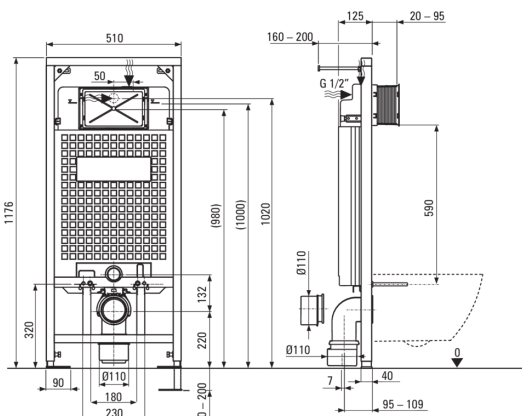

## Toilet set, concealed

**Product code:** CDYN6ZPW

**EAN:** 5907650819356

**Color:** nero, white

**Warranty [years]:** 10

### Concealed toilet frame

Frame height adjustment [mm]	200
Tank capacity [l]	9
Double flushing [i]	3/6
Designated for light casing	Yes
Designated for installation in front of the load-bearing wall	Yes
Connection valve g1/2"	Yes
Silent flushing and filling	Yes
Mounting bolts spacing 180 mm and 230 mm	Yes