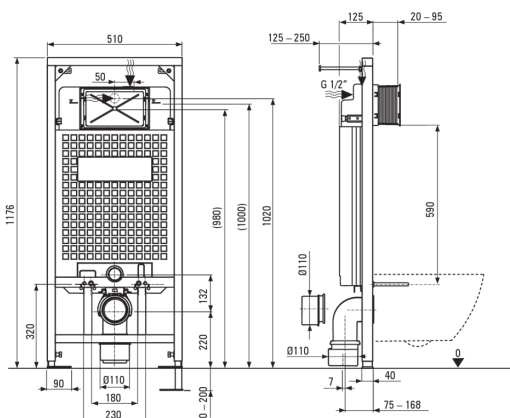

HIACYNT NEW

Toilet set, concealed

Product code: CDYN6ZPW

EAN: 5907650819356

Color: nero, white

Warranty [years]: 10

Concealed toilet frame

Frame height adjustment [mm]	200
Tank capacity [l]	9
Double flushing [i]	3/6
Designated for light casing	Yes
Designated for installation in front of the load-bearing wall	Yes
Connection valve g1/2"	Yes
Silent flushing and filling	Yes
Mounting bolts spacing 180 mm and 230 mm	Yes

Toilet bowl

Finish	white
Type	wall-mounted
Rim type	rimless
Hidden mountings	Yes

Toilet seat

Slow-close toilet seat	Yes
Slim toilet seat	Yes
Quick seat detachment	Yes

Flush button

Finish	nero
Surface type	matte
Button type	duple

Features:

- Innovative concealed frame
- Dual button, allowing adjustment of the amount of water used for flushing
- Hard and durable ceramics does not lose its properties with long use
- Antibacterial coating, preventing the growth of microorganisms
- Rimless bowl for easy cleaning and hygiene
- Soft-closing toilet seat
- Mounting system with hidden fixings
- Hygienic certificate of the National Institute of Hygiene confirming the product's compliance with safety standards
- Dedicated cleaning agent, safe for cleaned surfaces
- Quick and easy disconnection function