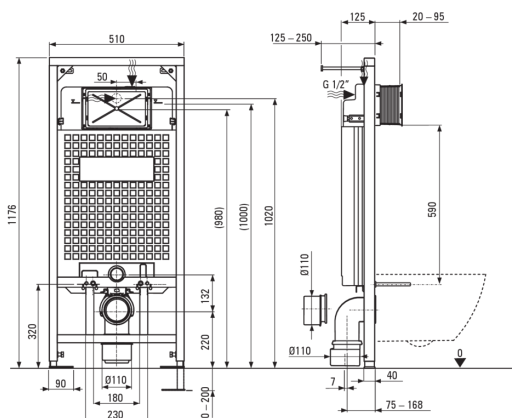

## Toilet set, concealed

**Product code:** CDYA6ZPW

**EAN:** 5907650819387

**Color:** bianco, white

**Warranty [years]:** 10

### Concealed toilet frame

Frame height adjustment [mm]	200
Tank capacity [l]	9
Double flushing [i]	3/6
Designated for light casing	Yes
Designated for installation in front of the load-bearing wall	Yes
Connection valve g1/2"	Yes
Silent flushing and filling	Yes
Mounting bolts spacing 180 mm and 230 mm	Yes