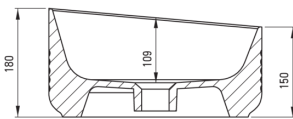

SILIA

Ceramic washbasin, countertop

Product code: CDX_6U3S

EAN: 5907650889212

Color: white

Warranty [years]: 10

Washbasin

Material	ceramic
Width [mm]	360
Height [mm]	180
Installation method	countertop/standing

Features:

- Hard and durable ceramics does not lose its properties with long use
- Antibacterial coating, preventing the growth of microorganisms
- Only the best materials, the quality of which has been confirmed by laboratory tests
- Dedicated cleaning agent, safe for cleaned surfaces