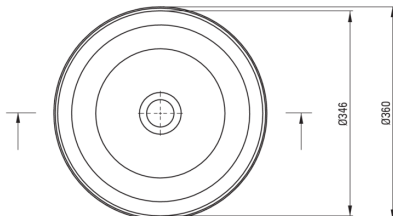

SILIA

Ceramic washbasin, countertop

Product code: CDX_6U3S

EAN: 5907650889212

Color: white

Warranty [years]: 10

Washbasin

Material	ceramic
Width [mm]	360
Height [mm]	180
Installation method	countertop/standing

Features:

- Hard and durable ceramics does not lose its properties with long use
- Antibacterial coating, preventing the growth of microorganisms
- Only the best materials, the quality of which has been confirmed by laboratory tests
- Dedicated cleaning agent, safe for cleaned surfaces