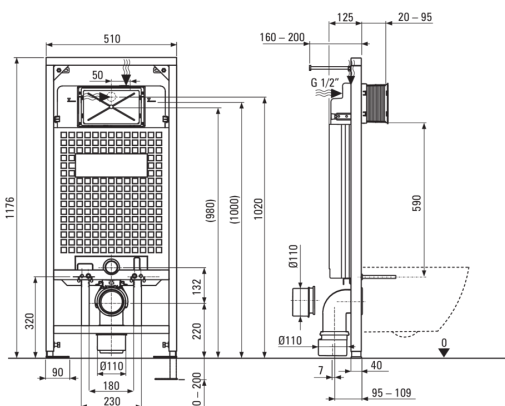

VITAL

Toilet set, concealed

Product code: CDVS6WPW
EAN: 5908212068342
Color: chrome, white
Warranty [years]: 10

Concealed toilet frame

Frame height adjustment [mm]	200
Tank capacity [l]	9
Double flushing [i]	3/6
Designated for light casing	Yes
Designated for installation in front of the load-bearing wall	Yes
Connection valve g1/2"	Yes
Silent flushing and filling	Yes
Mounting bolts spacing 180 mm and 230 mm	Yes

Toilet bowl

Finish	white
Type	wall-mounted
Rim type	rim

Toilet seat

Slow-close toilet seat	Yes
Quick seat detachment	Yes
Antibacterial	Yes

Buttons for frame

Finish	chrome
Surface type	shine
Button type	duple