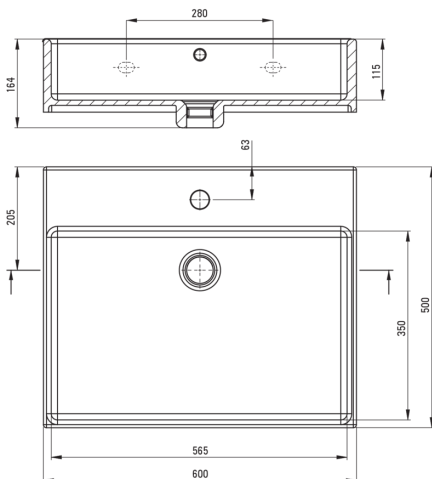

Features:

- Hard and durable ceramics does not lose its properties with long use
- Antibacterial coating, preventing the growth of microorganisms
- Dedicated cleaning agent, safe for cleaned surfaces
- Only the best materials, the quality of which has been confirmed by laboratory tests