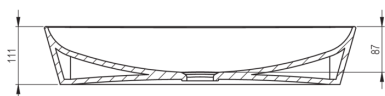

TESS

Ceramic washbasin, countertop

Product code: CDS_NU6S

EAN: 5907650874652

Color: nero

Warranty [years]: 10

Washbasin

Material	ceramic
Width [mm]	396
Length [mm]	597
Height [mm]	111
Installation method	countertop/standing

Features:

- Hard and durable ceramics does not lose its properties with long use
- Antibacterial coating, preventing the growth of microorganisms
- Dedicated cleaning agent, safe for cleaned surfaces
- Only the best materials, the quality of which has been confirmed by laboratory tests