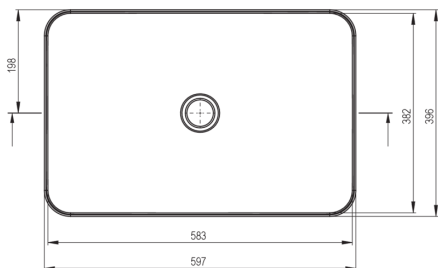

TESS

Ceramic washbasin, countertop

Product code: CDS_NU6S

EAN: 5907650874652

Color: nero

Warranty [years]: 10

Washbasin

Material	ceramic
Width [mm]	396
Length [mm]	597
Height [mm]	111
Installation method	countertop/standing

Features:

- Hard and durable ceramics does not lose its properties with long use
- Antibacterial coating, preventing the growth of microorganisms
- Dedicated cleaning agent, safe for cleaned surfaces
- Only the best materials, the quality of which has been confirmed by laboratory tests