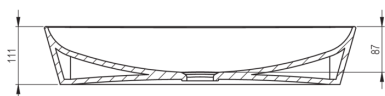

TESS

Ceramic washbasin, countertop

Product code: CDS_DU6S

EAN: 5908212095140

Color: anthracite, titanium

Warranty [years]: 10

Washbasin

Material	ceramic
Width [mm]	396
Length [mm]	597
Height [mm]	111
Installation method	countertop/standing

Features:

- Hard and durable ceramics does not lose its properties with long use
- Antibacterial coating, preventing the growth of microorganisms
- Dedicated cleaning agent, safe for cleaned surfaces
- Only the best materials, the quality of which has been confirmed by laboratory tests