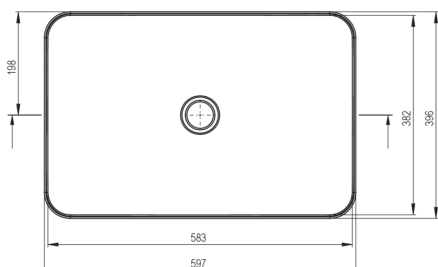

TESS

Ceramic washbasin, countertop

Product code: CDS_DU6S

EAN: 5908212095140

Color: anthracite, titanium

Warranty [years]: 10

Washbasin

Material	ceramic
Width [mm]	396
Length [mm]	597
Height [mm]	111
Installation method	countertop/standing

Features:

- Hard and durable ceramics does not lose its properties with long use
- Antibacterial coating, preventing the growth of microorganisms
- Dedicated cleaning agent, safe for cleaned surfaces
- Only the best materials, the quality of which has been confirmed by laboratory tests