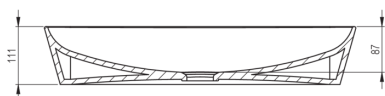

TESS

Ceramic washbasin, countertop

Product code: CDS_6U6S

EAN: 5908212061893

Color: white

Warranty [years]: 10

Washbasin

Material	ceramic
Width [mm]	396
Length [mm]	597
Height [mm]	111
Installation method	countertop/standing

Features:

- Hard and durable ceramics does not lose its properties with long use
- Antibacterial coating, preventing the growth of microorganisms
- Dedicated cleaning agent, safe for cleaned surfaces
- Only the best materials, the quality of which has been confirmed by laboratory tests