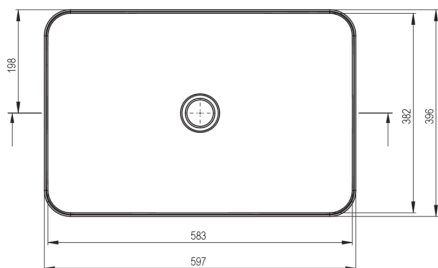

TESS

Ceramic washbasin, countertop

Product code: CDS_6U6S

EAN: 5908212061893

Color: white

Warranty [years]: 10

Washbasin

Material	ceramic
Width [mm]	396
Length [mm]	597
Height [mm]	111
Installation method	countertop/standing

Features:

- Hard and durable ceramics does not lose its properties with long use
- Antibacterial coating, preventing the growth of microorganisms
- Dedicated cleaning agent, safe for cleaned surfaces
- Only the best materials, the quality of which has been confirmed by laboratory tests