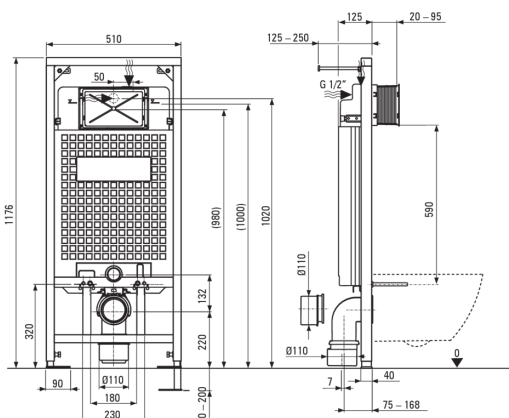

SILIA

Toilet set, concealed

Product code: CDLT6ZPW

EAN: 5907650849261

Color: titanium, white

Warranty [years]: 10

Concealed toilet frame

Frame height adjustment [mm]	200
Tank capacity [l]	9
Double flushing [i]	3/6
Designated for light casing	Yes
Designated for installation in front of the load-bearing wall	Yes
Connection valve g1/2"	Yes
Silent flushing and filling	Yes
Mounting bolts spacing 180 mm and 230 mm	Yes

Toilet bowl

Finish	white
Type	wall-mounted
Rim type	rimless
Hidden mountings	Yes

Toilet seat

Slow-close toilet seat	Yes
Slim toilet seat	Yes
Quick seat detachment	Yes

Flush button

Finish	titanium
Surface type	matte
Button type	duple