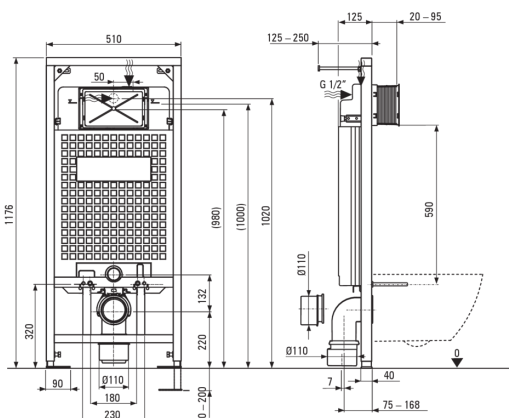

SILIA

Toilet set, concealed

Product code: CDLS6ZPW

EAN: 5907650819349

Color: chrome, white

Warranty [years]: 10

Concealed toilet frame

Frame height adjustment [mm]	200
Tank capacity [l]	9
Double flushing [i]	3/6
Designated for light casing	Yes
Designated for installation in front of the load-bearing wall	Yes
Connection valve g1/2"	Yes
Silent flushing and filling	Yes
Mounting bolts spacing 180 mm and 230 mm	Yes

Toilet bowl

Finish	white
Type	wall-mounted
Rim type	rimless
Hidden mountings	Yes

Toilet seat

Slow-close toilet seat	Yes
Slim toilet seat	Yes
Quick seat detachment	Yes

Flush button

Finish	chrome
Surface type	shine
Button type	duple