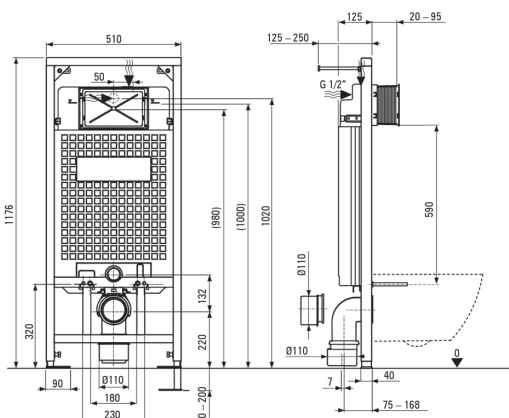

SILIA

Toilet set, concealed

Product code: CDLA6ZPW

EAN: 5907650819325

Color: bianco, white

Warranty [years]: 10

Concealed toilet frame

Frame height adjustment [mm]	200
Tank capacity [l]	9
Double flushing [i]	3/6
Designated for light casing	Yes
Designated for installation in front of the load-bearing wall	Yes
Connection valve g1/2"	Yes
Silent flushing and filling	Yes
Mounting bolts spacing 180 mm and 230 mm	Yes

Toilet bowl

Finish	white
Type	wall-mounted
Rim type	rimless
Hidden mountings	Yes

Toilet seat

Slow-close toilet seat	Yes
Slim toilet seat	Yes
Quick seat detachment	Yes

Flush button

Finish	bianco
Surface type	matte
Button type	duple