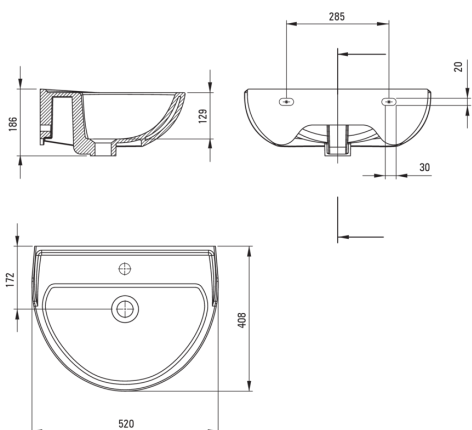

JASMIN

Ceramic washbasin, wall-mounted

Product code: CDJ_6U5W

EAN: 5907650840923

Color: white

Warranty [years]: 10

Washbasin

Material	ceramic
Width [mm]	403
Length [mm]	518
Height [mm]	186
Installation method	wall-mounted

Features:

- Hard and durable ceramics does not lose its properties with long use
- Antibacterial coating, preventing the growth of microorganisms
- Only the best materials, the quality of which has been confirmed by laboratory tests
- Dedicated cleaning agent, safe for cleaned surfaces