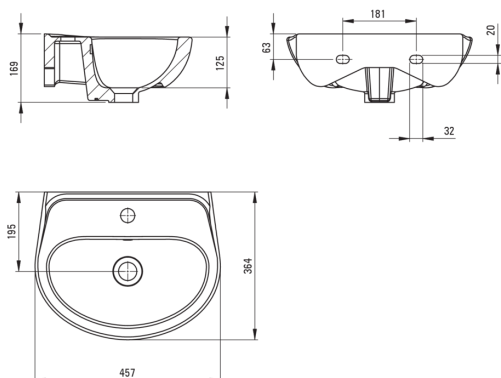

Features:

- Hard and durable ceramics does not lose its properties with long use
- Antibacterial coating, preventing the growth of microorganisms
- Dedicated cleaning agent, safe for cleaned surfaces
- Only the best materials, the quality of which has been confirmed by laboratory tests