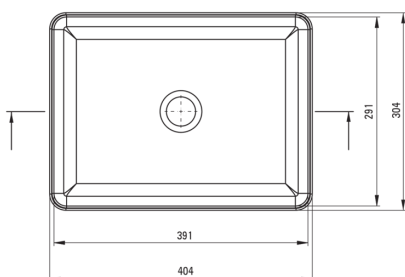

JASMIN

Ceramic washbasin, countertop

Product code: CDJ_6U4S

EAN: 5907650819554

Color: white

Warranty [years]: 10

Washbasin

Material	ceramic
Width [mm]	300
Length [mm]	400
Height [mm]	120
Installation method	countertop/standing

Features:

- Hard and durable ceramics does not lose its properties with long use
- Antibacterial coating, preventing the growth of microorganisms
- Dedicated cleaning agent, safe for cleaned surfaces
- Only the best materials, the quality of which has been confirmed by laboratory tests