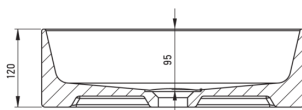

JASMIN

Ceramic washbasin, countertop

Product code: CDJ_6U4S

EAN: 5907650819554

Color: white

Warranty [years]: 10

Washbasin

Material	ceramic
Width [mm]	300
Length [mm]	400
Height [mm]	120
Installation method	countertop/standing

Features:

- Hard and durable ceramics does not lose its properties with long use
- Antibacterial coating, preventing the growth of microorganisms
- Dedicated cleaning agent, safe for cleaned surfaces
- Only the best materials, the quality of which has been confirmed by laboratory tests