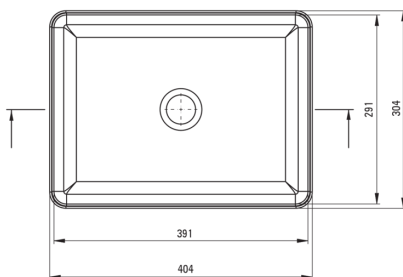

JASMIN

Ceramic washbasin, countertop

Product code: CDJ_6U4S

EAN: 5907650819554

Color: white

Warranty [years]: 10

Washbasin

Material	ceramic
Width [mm]	300
Length [mm]	400
Height [mm]	120
Installation method	countertop/standing

Features:

- Hard and durable ceramics does not lose its properties with long use
- Antibacterial coating, preventing the growth of microorganisms
- Dedicated cleaning agent, safe for cleaned surfaces
- Only the best materials, the quality of which has been confirmed by laboratory tests