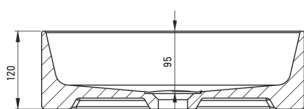

JASMIN

Ceramic washbasin, countertop

Product code: CDJ_6U4S

EAN: 5907650819554

Color: white

Warranty [years]: 10

Washbasin

Material	ceramic
Width [mm]	300
Length [mm]	400
Height [mm]	120
Installation method	countertop/standing

Features:

- Hard and durable ceramics does not lose its properties with long use
- Antibacterial coating, preventing the growth of microorganisms
- Dedicated cleaning agent, safe for cleaned surfaces
- Only the best materials, the quality of which has been confirmed by laboratory tests