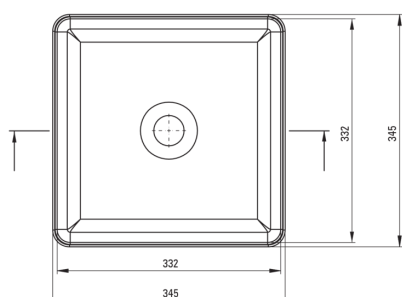

JASMIN

Ceramic washbasin, countertop

Product code: CDJ_6U3S

EAN: 5907650819561

Color: white

Warranty [years]: 10

Washbasin

Material	ceramic
Width [mm]	345
Length [mm]	345
Height [mm]	120
Installation method	countertop/standing

Features:

- Hard and durable ceramics does not lose its properties with long use
- Antibacterial coating, preventing the growth of microorganisms
- Dedicated cleaning agent, safe for cleaned surfaces
- Only the best materials, the quality of which has been confirmed by laboratory tests