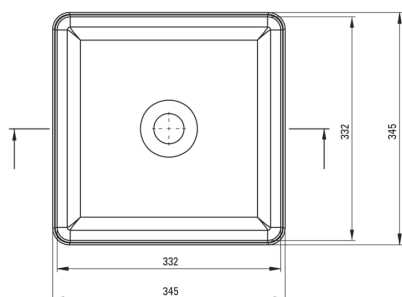

JASMIN

Ceramic washbasin, countertop

Product code: CDJ_6U3S

EAN: 5907650819561

Color: white

Warranty [years]: 10

Washbasin

Material	ceramic
Width [mm]	345
Length [mm]	345
Height [mm]	120
Installation method	countertop/standing

Features:

- Hard and durable ceramics does not lose its properties with long use
- Antibacterial coating, preventing the growth of microorganisms
- Dedicated cleaning agent, safe for cleaned surfaces
- Only the best materials, the quality of which has been confirmed by laboratory tests