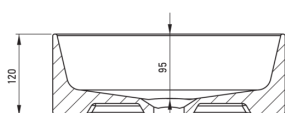

JASMIN

Ceramic washbasin, countertop

Product code: CDJ_6U3S

EAN: 5907650819561

Color: white

Warranty [years]: 10

Washbasin

Material	ceramic
Width [mm]	345
Length [mm]	345
Height [mm]	120
Installation method	countertop/standing

Features:

- Hard and durable ceramics does not lose its properties with long use
- Antibacterial coating, preventing the growth of microorganisms
- Dedicated cleaning agent, safe for cleaned surfaces
- Only the best materials, the quality of which has been confirmed by laboratory tests