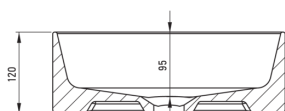

JASMIN

Ceramic washbasin, countertop

Product code: CDJ_6U3S

EAN: 5907650819561

Color: white

Warranty [years]: 10

Washbasin

Material	ceramic
Width [mm]	345
Length [mm]	345
Height [mm]	120
Installation method	countertop/standing

Features:

- Hard and durable ceramics does not lose its properties with long use
- Antibacterial coating, preventing the growth of microorganisms
- Dedicated cleaning agent, safe for cleaned surfaces
- Only the best materials, the quality of which has been confirmed by laboratory tests