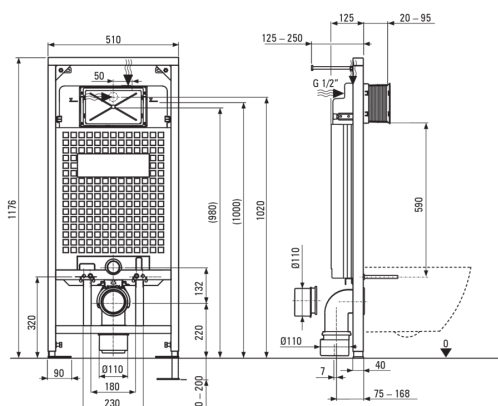

JASMIN

Toilet set, concealed

Product code: CDJS6ZPW

EAN: 5907650860297

Color: white, chrome

Warranty [years]: 10

Concealed toilet frame

Frame height adjustment [mm]	200
Tank capacity [l]	9
Double flushing [i]	3/6
Designated for light casing	Yes
Designated for installation in front of the load-bearing wall	Yes
Connection valve g1/2"	Yes
Silent flushing and filling	Yes
Mounting bolts spacing 180 mm and 230 mm	Yes

Toilet bowl

Finish	white
Type	wall-mounted
Rim type	rimless
Hidden mountings	Yes

Toilet seat

Slow-close toilet seat	Yes
Slim toilet seat	Yes
Quick seat detachment	Yes
Antibacterial	Yes

Flush button

Finish	chrome
Surface type	shine
Button type	duple

Features:

- Innovative concealed frame
- Dual button, allowing adjustment of the amount of water used for flushing
- Hard and durable ceramics does not lose its properties with long use
- Antibacterial coating, preventing the growth of microorganisms
- Rimless bowl for easy cleaning and hygiene
- Soft-closing toilet seat
- Mounting system with hidden fixings
- Quick and easy disconnection function
- Hygienic certificate of the National Institute of Hygiene confirming the product's compliance with safety standards
- Dedicated cleaning agent, safe for cleaned surfaces