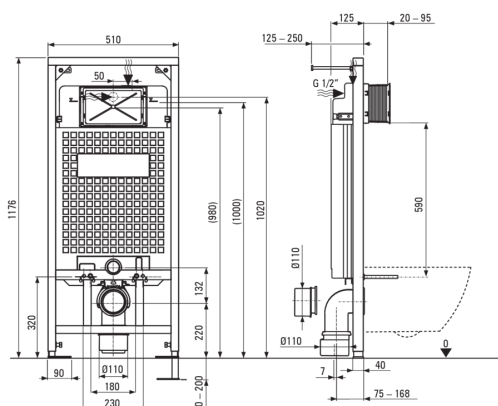

## Toilet set, concealed

**Product code:** CDJN6ZPW

**EAN:** 5907650861027

**Color:** white, black

**Warranty [years]:** 10

### Concealed toilet frame

Frame height adjustment [mm]	200
Tank capacity [l]	9
Double flushing [i]	3/6
Designated for light casing	Yes
Designated for installation in front of the load-bearing wall	Yes
Connection valve g1/2"	Yes
Silent flushing and filling	Yes
Mounting bolts spacing 180 mm and 230 mm	Yes