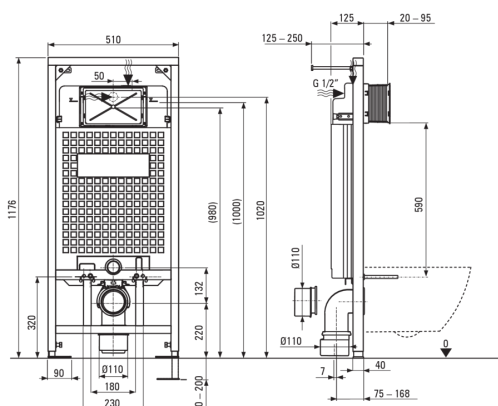

JASMIN

Toilet set, concealed

Product code: CDJA6ZPW

EAN: 5907650860990

Color: white

Warranty [years]: 10

Concealed toilet frame

Frame height adjustment [mm]	200
Tank capacity [l]	9
Double flushing [i]	3/6
Designated for light casing	Yes
Designated for installation in front of the load-bearing wall	Yes
Connection valve g1/2"	Yes
Silent flushing and filling	Yes
Mounting bolts spacing 180 mm and 230 mm	Yes

Toilet bowl

Finish	white
Type	wall-mounted
Rim type	rimless
Hidden mountings	Yes

Toilet seat

Slow-close toilet seat	Yes
Slim toilet seat	Yes
Quick seat detachment	Yes
Antibacterial	Yes

Flush button

Finish	bianco
Surface type	matte
Button type	duple

Features:

- Innovative concealed frame
- Dual button, allowing adjustment of the amount of water used for flushing
- Hard and durable ceramics does not lose its properties with long use
- Antibacterial coating, preventing the growth of microorganisms
- Rimless bowl for easy cleaning and hygiene
- Quick and easy disconnection function
- Soft-closing toilet seat
- Mounting system with hidden fixings
- Hygienic certificate of the National Institute of Hygiene confirming the product's compliance with safety standards
- Dedicated cleaning agent, safe for cleaned surfaces