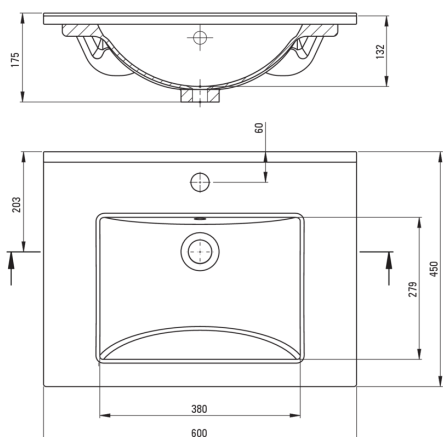

FLOKS

Ceramic washbasin, recessed

Product code: CDI_6U6M

EAN: 5908212022429

Color: white

Warranty [years]: 10

Washbasin

Material	ceramic
Width [mm]	450
Length [mm]	600
Height [mm]	175
Installation method	recessed

Features:

- Hard and durable ceramics does not lose its properties with long use
- Antibacterial coating, preventing the growth of microorganisms
- Dedicated cleaning agent, safe for cleaned surfaces
- Only the best materials, the quality of which has been confirmed by laboratory tests