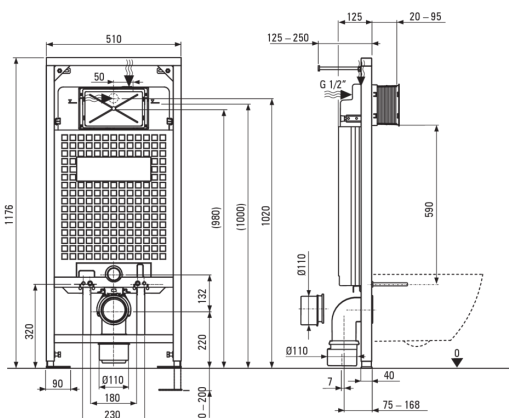

PEONIA

Toilet set, concealed

Product code: CDET6ZPW

EAN: 5907650849247

Color: white, titanium

Warranty [years]: 10

Concealed toilet frame

| | |
|---|-----|
| Frame height adjustment [mm] | 200 |
| Tank capacity [l] | 9 |
| Double flushing [i] | 3/6 |
| Designated for light casing | Yes |
| Designated for installation in front of the load-bearing wall | Yes |
| Connection valve g1/2" | Yes |
| Silent flushing and filling | Yes |
| Mounting bolts spacing 180 mm and 230 mm | Yes |

Toilet bowl

| | |
|------------------|--------------|
| Finish | white |
| Type | wall-mounted |
| Rim type | rimless |
| Hidden mountings | Yes |

Toilet seat

| | |
|------------------------|-----|
| Slow-close toilet seat | Yes |
| Slim toilet seat | Yes |
| Quick seat detachment | Yes |
| Antibacterial | Yes |

Flush button

| | |
|--------------|----------|
| Finish | titanium |
| Surface type | matte |
| Button type | duple |

Features:

- Innovative concealed frame
- Dual button, allowing adjustment of the amount of water used for flushing
- Hard and durable ceramics does not lose its properties with long use
- Antibacterial coating, preventing the growth of microorganisms
- Rimless bowl for easy cleaning and hygiene
- Soft-closing toilet seat
- Mounting system with hidden fixings
- Hygienic certificate of the National Institute of Hygiene confirming the product's compliance with safety standards
- Innovative, durable and easy to clean Titanium coating
- Dedicated cleaning agent, safe for cleaned surfaces