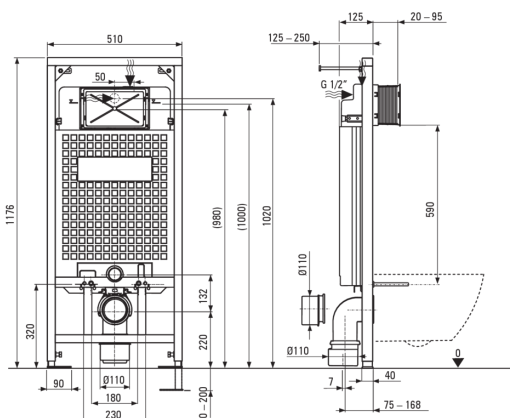

PEONIA

Toilet set, concealed

Product code: CDENNZPW

EAN: 5907650819288

Color: nero

Warranty [years]: 10

Concealed toilet frame

Frame height adjustment [mm]	200
Tank capacity [l]	9
Double flushing [i]	3/6
Designated for light casing	Yes
Designated for installation in front of the load-bearing wall	Yes
Connection valve g1/2"	Yes
Silent flushing and filling	Yes
Mounting bolts spacing 180 mm and 230 mm	Yes

Toilet bowl

Finish	nero
Type	wall-mounted
Rim type	rimless
Hidden mountings	Yes

Toilet seat

Slow-close toilet seat	Yes
Slim toilet seat	Yes
Chrome hinges	Yes
Quick seat detachment	Yes
Antibacterial	Yes

Flush button

Finish	nero
Surface type	matte
Button type	duple

Features:

- Innovative concealed frame
- Dual button, allowing adjustment of the amount of water used for flushing
- Hard and durable ceramics does not lose its properties with long use
- Antibacterial coating, preventing the growth of microorganisms
- Rimless bowl for easy cleaning and hygiene
- Soft-closing toilet seat
- Mounting system with hidden fixings
- Hygienic certificate of the National Institute of Hygiene confirming the product's compliance with safety standards
- Dedicated cleaning agent, safe for cleaned surfaces