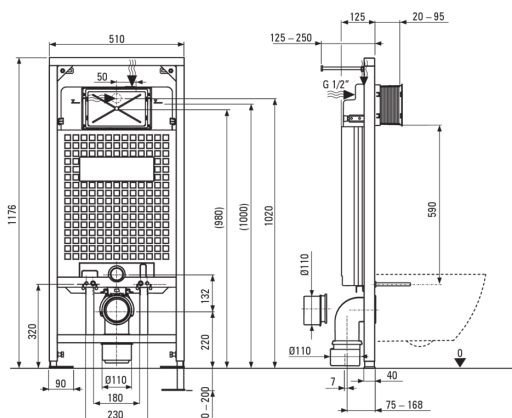

## Toilet set, concealed

**Product code:** CDEN6ZPW

**EAN:** 5908212083352

**Color:** nero, white

**Warranty [years]:** 10

### Concealed toilet frame

Frame height adjustment [mm]	200
Tank capacity [l]	9
Double flushing [i]	3/6
Designated for light casing	Yes
Designated for installation in front of the load-bearing wall	Yes
Connection valve g1/2"	Yes
Silent flushing and filling	Yes
Mounting bolts spacing 180 mm and 230 mm	Yes