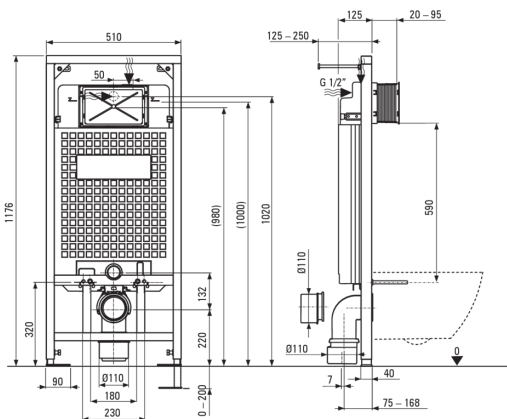

AVIS

Toilet set, concealed

Product code: CDAA6ZPW
EAN: 5907650812326
Color: bianco, white
Warranty [years]: 10

Concealed toilet frame

Frame height adjustment [mm]	200
Tank capacity [l]	9
Double flushing [i]	3/6
Designated for light casing	Yes
Designated for installation in front of the load-bearing wall	Yes
Connection valve g1/2"	Yes
Silent flushing and filling	Yes
Mounting bolts spacing 180 mm and 230 mm	Yes

Toilet bowl

Finish	white
Type	wall-mounted
Rim type	rimless

Toilet seat

Slow-close toilet seat	Yes
Chrome hinges	Yes
Quick seat detachment	Yes
Antibacterial	Yes

Flush button

Finish	bianco
Surface type	matte
Button type	duple