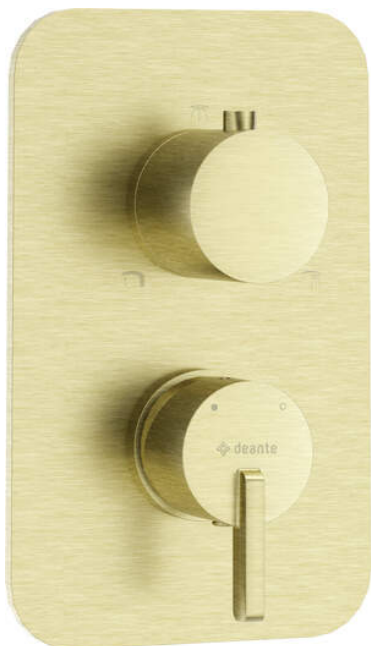

SILIA

External element, for mixer BOX

Product code: BXY_RQSM

EAN: 5907650832362

Color: brushed gold

Warranty [years]: 2

Mixer

Finish	brushed gold
Material	brass
Mixer type	Concealed BOX
Installation method	concealed

Features:

- Noble form and timeless simplicity
- Convenient installation - you can install the BOX now and choose external elements at any time
- Timelessness and unlimited creative possibilities
- Complementarity and comprehensiveness of the offer
- The best materials guarantee durability and reliability of the product
- Innovative and easy to maintain brushed gold coating
- Cleaning agent for fixtures in all colors available