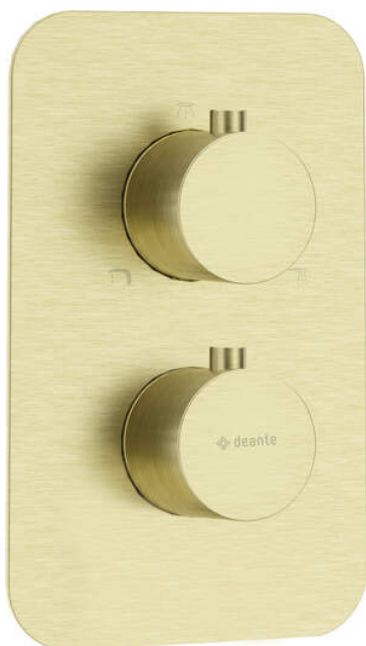

BOX

External element, for thermostatic BOX

Product code: BXY_REBT

EAN: 5907650832348

Color: brushed gold

Warranty [years]: 2

Mixer

Installation method	concealed
Mixer type	Concealed BOX

Features:

- Convenient installation - you can install the BOX now and choose external elements at any time
- Timelessness and unlimited creative possibilities
- Complementarity and comprehensiveness of the offer
- The best materials guarantee durability and reliability of the product
- Innovative and easy to maintain brushed gold coating
- Only the best materials, the quality of which has been confirmed by laboratory tests
- Flush-mounted installation ensures the aesthetics of the bathroom
- Cleaning agent for fixtures in all colors available