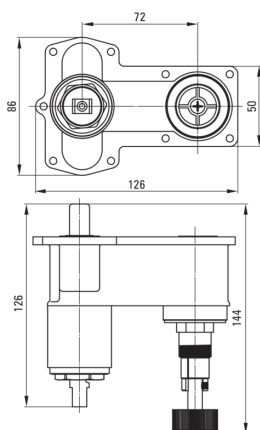

BOX

Concealed BOX body, mixer

Product code: BXY_M44M

EAN: 5908212092217

Warranty [years]: 7

Mixer

Finish	not applicable
Material	brass
Mixer type	concealed BOX body, mixer
Installation method	concealed
Acoustic group [db]	1 ($x \leq 20$)

Mixer cartridge

Ceramic cartridge size	35 mm
------------------------	-------

Function switch

Switch type	mechanical
-------------	------------

Features:

- Convenient installation - you can install the BOX now and choose external elements at any time
- The best materials guarantee durability and reliability of the product
- Timelessness and unlimited creative possibilities
- Complementarity and comprehensiveness of the offer
- Dedicated cleaning agent, safe for cleaned surfaces
- Only the best materials, the quality of which has been confirmed by laboratory tests
- 3-function shower switch, able to lock to 2 functions