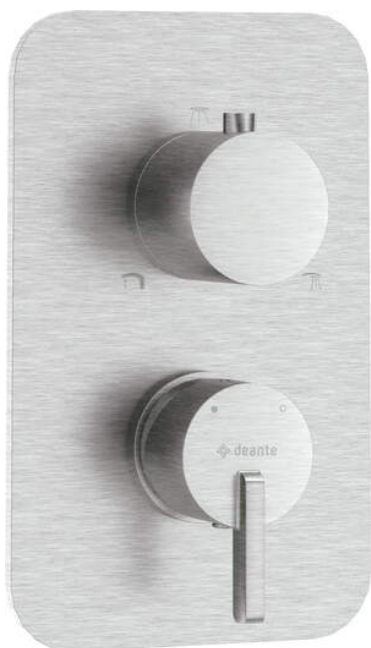

SILIA

External element, for mixer BOX

Product code: BXY_FQSM

EAN: 5907650832355

Color: brushed steel

Warranty [years]: 2

Mixer

Finish	steel
Material	brass
Mixer type	Concealed BOX
Installation method	concealed

Features:

- Noble form and timeless simplicity
- Convenient installation - you can install the BOX now and choose external elements at any time
- Only the best materials, the quality of which has been confirmed by laboratory tests
- Timelessness and unlimited creative possibilities
- Complementarity and comprehensiveness of the offer
- Innovative and easy to maintain brushed steel coating
- The offer includes a cleaning agent for fixtures in all colors