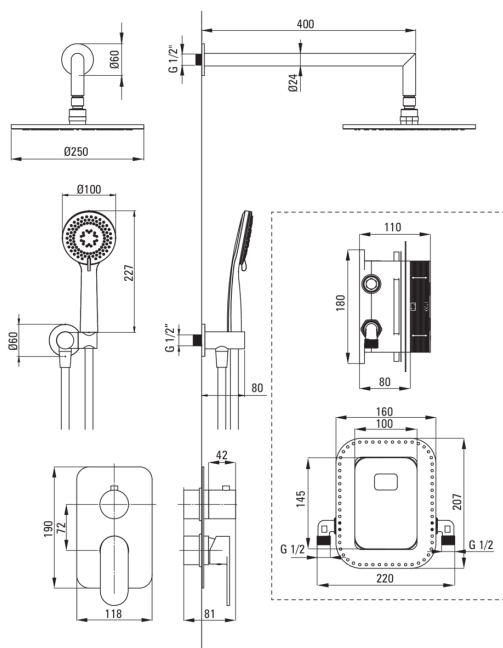

ALPINIA

Concealed shower set, with mixer BOX

Product code: BXYZZGAM

EAN: 5907650821045

Color: gold

Warranty [years]: 7

Mixer

Mixer type	Concealed BOX, mixer
Installation method	concealed
Acoustic group [db]	1 (x ≤ 20)

Spout

Range of shower/ bath spout [mm]	388
----------------------------------	-----

Shower overhead

Material	stainless steel
Width [mm]	250
Length [mm]	250
Anti-calc	Yes
Number of functions	1
Stream type	rain

Hand shower

Number of functions	3
Anti-calc	Yes
Stream type	rain, mist, mixed

Angled hose connector

Finish	gold
Connection type	for the hose with hand shower holder
Shape	round
Material	brass
Connection thread	Yes
Concealed mounting	Yes

Features:

- Light and subtle design
- Timelessness and unlimited creative possibilities
- Complementarity and comprehensiveness of the offer
- Anti-calc hand shower
- Adjustable shower hand angle
- Anti-twist system, preventing the hose from twisting
- Flush-mounted installation ensures the aesthetics of the bathroom
- Dedicated cleaning agent, safe for cleaned surfaces
- Convenient installation - you can install the BOX now and choose external elements at any time
- Only the best materials, the quality of which has been confirmed by laboratory tests
- The mixer body is made of the highest quality brass
- 3-function shower switch, able to lock to 2 functions