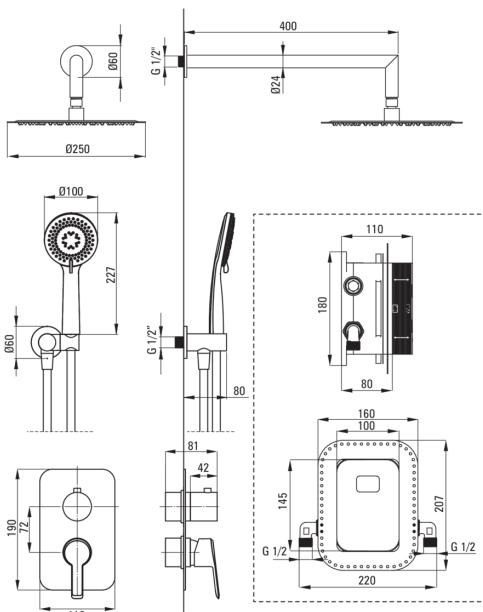

ARNIKA

Concealed shower set, with mixer BOX

Product code: BXYZRQAM

EAN: 5907650844884

Color: brushed gold

Warranty [years]: 7

Mixer

Mixer type	Concealed BOX
Installation method	concealed

Spout

Range of shower/ bath spout [mm]	388
----------------------------------	-----

Shower overhead

Shape	round
Material	steel 304
Thickness	8.2
Diameter [mm]	250
Anti-calc	Yes
Number of functions	1
Stream type	rain

Hand shower

Number of functions	3
Anti-calc	Yes
Stream type	rain, mixed, hydromassage

Hose

Length [mm]	1500
Braid type	not applicable
Braid material	PVC
Anti-twist	1

Angled hose connector

Finish	brushed gold
Connection type	for the hose with hand shower holder
Shape	round
Material	brass
Connection thread	Yes
Concealed mounting	Yes