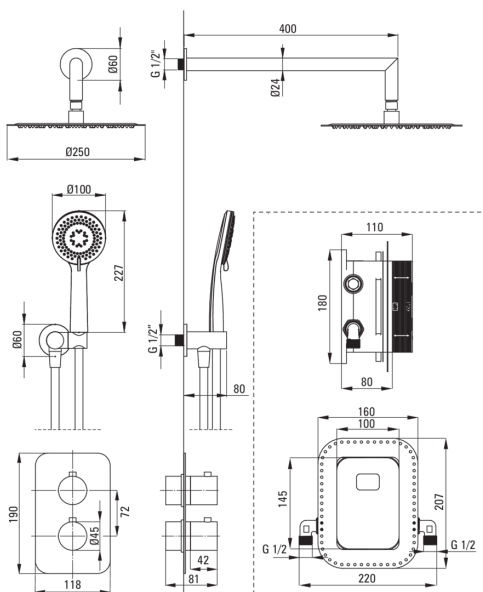

BOX

Concealed shower set, with thermostatic BOX

Product code: BXYZREBT

EAN: 5907650844914

Color: brushed gold

Warranty [years]: 7

Mixer

Mixer type	Concealed BOX, thermostatic
Installation method	concealed
Acoustic group [db]	1 ($x \leq 20$)

Spout

Range of shower/ bath spout [mm]	388
----------------------------------	-----

Shower overhead

Shape	round
Material	steel 304
Thickness	8.2
Diameter [mm]	250
Anti-calc	Yes
Number of functions	1
Stream type	rain

Hand shower

Number of functions	3
Anti-calc	Yes
Stream type	rain, mixed, hydromassage

Hose

Length [mm]	1500
Braid type	not applicable
Braid material	PVC
Anti-twist	1

Angled hose connector

Finish	brushed gold
Connection type	for the hose with hand shower holder
Shape	round
Material	brass
Connection thread	Yes
Concealed mounting	Yes

Features:

- Convenient installation - you can install the BOX now and choose external elements at any time
- Timelessness and unlimited creative possibilities
- Complementarity and comprehensiveness of the offer
- The best materials guarantee durability and reliability of the product
- Only the best materials, the quality of which has been confirmed by laboratory tests
- Innovative and easy to maintain brushed gold coating
- Flush-mounted installation ensures the aesthetics of the bathroom
- 38°C temperature lock
- Adjustable shower hand angle
- Ultra thin steel head
- 3-function hand shower
- Anti-calc hand shower
- Anti-calc system facilitating the removal of limescale deposits
- Anti-twist system, preventing the hose from twisting