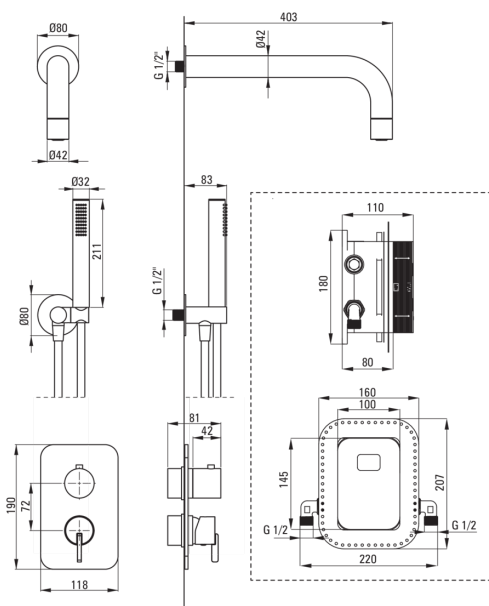

SILIA

Concealed shower set, with mixer BOX

Product code: BXYZNQSM

EAN: 5907650844518

Color: nero

Warranty [years]: 7

Mixer

Mixer type	Concealed BOX

Spout

Spout type	still

Range of shower/ bath spout [mm]	382

Shower overhead

Material	brass

Thickness	42

Diameter [mm]	42

Anti-calc	Yes

Number of functions	1

Stream type	rain

Hand shower

Number of functions	1

Anti-calc	Yes

Stream type	rain

Additional features	cool-out

Angled hose connector

Finish	nero

Connection type	for the hose with hand shower holder

Shape	round

Material	steel 304, brass

Connection thread	Yes

Concealed mounting	Yes

Features:

- Noble form and timeless simplicity
- Optimal cone-shaped water flow
- Convenient installation - you can install the BOX now and choose external elements at any time
- Timelessness and unlimited creative possibilities
- Complementarity and comprehensiveness of the offer
- The best materials guarantee durability and reliability of the product
- The hand shower with Anti-calc system facilitates the removal of limescale
- Innovative, durable and easy to clean Nero coating
- Cool-out hand shower
- Dedicated cleaning agent, safe for cleaned surfaces
- Flush-mounted installation ensures the aesthetics of the bathroom
- Durable hose ends made of brass
- Anti-twist system, preventing the hose from twisting
- Adjustable shower hand angle
- 3-function shower switch, able to lock to 2 functions