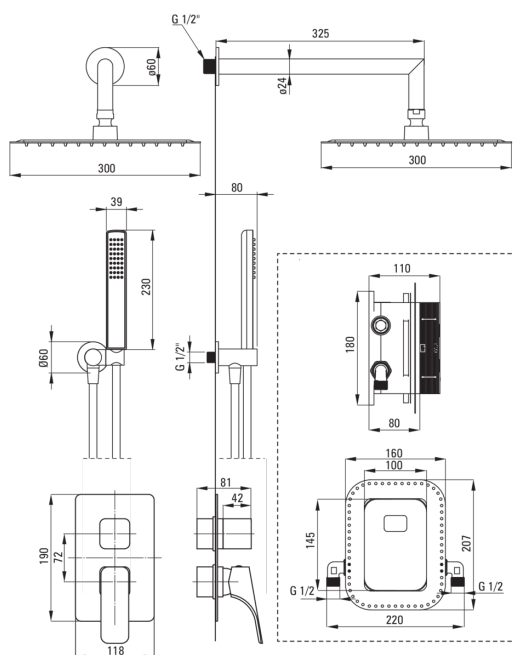

HIACYNT

Concealed shower set, with mixer BOX

 deante

Product code: BXYZNQHM

EAN: 5908212084878

Color: nero

Warranty [years]: 7

Mixer

Mixer type	Concealed BOX, mixer
Installation method	concealed

Spout

Spout type	still
Range of shower/ bath spout [mm]	325

Shower overhead

Shape	square
Material	steel 304
Width [mm]	300
Length [mm]	300
Thickness	55
Anti-calc	Yes
Number of functions	1
Stream type	rain
Quick response time for turning the water on and off	Yes

Hand shower

Number of functions	1
Anti-calc	Yes
Stream type	rain

Hose

Length [mm]	1500
Braid type	not applicable
Braid material	PVC
Anti-twist	1

Angled hose connector

Finish	nero
Connection type	for the hose with hand shower holder
Shape	round
Material	brass
Connection thread	Yes
Concealed mounting	Yes