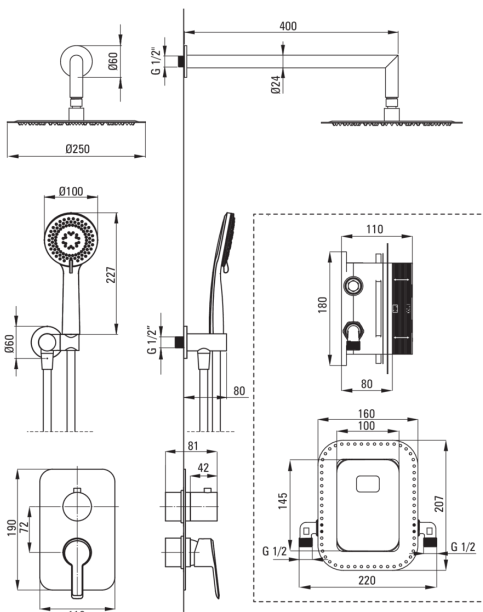

ARNIKA

Concealed shower set, with mixer BOX

Product code: BXYZNQAM

EAN: 5907650821076

Color: nero

Warranty [years]: 7

Mixer

Mixer type	Concealed BOX, mixer
Installation method	concealed
Acoustic group [db]	I (x ≤ 20)

Spout

Spout type	still
Range of shower/ bath spout [mm]	325

Shower overhead

Shape	round
Material	brass
Diameter [mm]	250
Anti-calc	Yes
Number of functions	1

Hand shower

Number of functions	3
Anti-calc	Yes
Stream type	rain, mixed, hydromassage

Hose

Length [mm]	1500
Braid type	not applicable
Braid material	PVC
Anti-twist	1

Angled hose connector

Finish	nero
Connection type	for the hose with hand shower holder
Shape	round
Material	brass
Connection thread	Yes
Concealed mounting	Yes

- Flush-mounted installation ensures the aesthetics of the bathroom
- The mixer body is made of the highest quality brass
- 3-function shower switch, able to lock to 2 functions