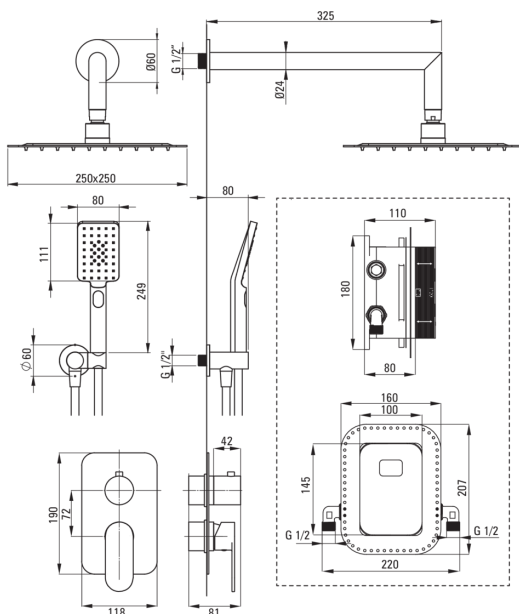

ALPINIA

Concealed shower set, with mixer BOX

deante

Product code: BXYZNGAM

EAN: 5907650821038

Color: nero

Warranty [years]: 7

Mixer

Mixer type	Concealed BOX, mixer
Installation method	concealed
Acoustic group [db]	1 ($x \leq 20$)

Spout

Spout type	still
Range of shower/ bath spout [mm]	325

Shower overhead

Shape	square
Material	stainless steel
Width [mm]	250
Length [mm]	250
Thickness	4.5
Anti-calc	Yes
Number of functions	1
Stream type	rain

Hand shower

Number of functions	3
Anti-calc	Yes
Stream type	rain, mist, mixed

Hose

Length [mm]	1500
Braid type	not applicable
Braid material	PVC
Anti-twist	1

Angled hose connector

Finish	nero
Connection type	for the hose with hand shower holder
Shape	round
Material	brass
Connection thread	Yes
Concealed mounting	Yes

Features:

- Innovative, durable and easy to clean Nero coating
- Convenient installation - you can install the BOX now and choose external elements at any time
- The best materials guarantee durability and reliability of the product
- Timelessness and unlimited creative possibilities
- Complementarity and comprehensiveness of the offer
- The hand shower with Anti-calc system facilitates the removal of limescale
- Flush-mounted installation ensures the aesthetics of the bathroom
- Z flow class (4-9 l/min) allowing for water consumption reduction
- Adjustable shower hand angle
- Durable hose ends made of brass
- Anti-twist system, preventing the hose from twisting
- Light and subtle design