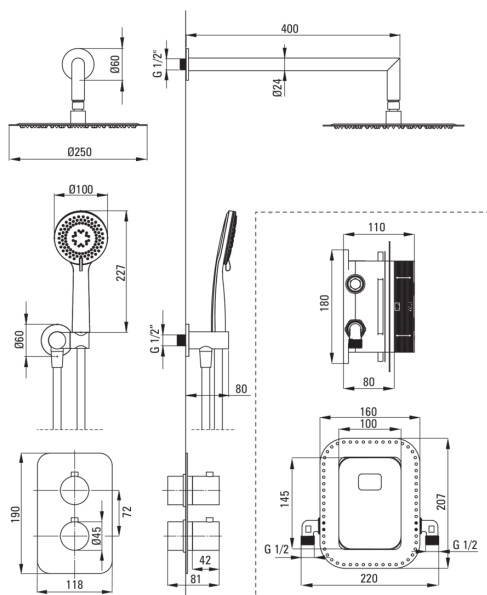

BOX

Concealed shower set, with thermostatic BOX

Product code: BXYZNEBT

EAN: 5908212084915

Color: nero

Warranty [years]: 7

Mixer

| | |
|---------------------|-----------------------------|
| Mixer type | Concealed BOX, thermostatic |
| Installation method | concealed |
| Acoustic group [db] | 1 ($x \leq 20$) |

Spout

| | |
|----------------------------------|-------|
| Spout type | still |
| Range of shower/ bath spout [mm] | 325 |

Shower overhead

| | |
|--|-----------|
| Shape | round |
| Material | steel 304 |
| Thickness | 55 |
| Diameter [mm] | 300 |
| Anti-calc | Yes |
| Number of functions | 1 |
| Stream type | rain |
| Quick response time for turning the water on and off | Yes |

Hand shower

| | |
|---------------------|-------------------|
| Number of functions | 3 |
| Anti-calc | Yes |
| Stream type | rain, mist, mixed |

Hose

| | |
|----------------|----------------|
| Length [mm] | 1500 |
| Braid type | not applicable |
| Braid material | PVC |
| Anti-twist | 1 |

Angled hose connector

| | |
|--------------------|--------------------------------------|
| Finish | nero |
| Connection type | for the hose with hand shower holder |
| Shape | round |
| Material | brass |
| Connection thread | Yes |
| Concealed mounting | Yes |