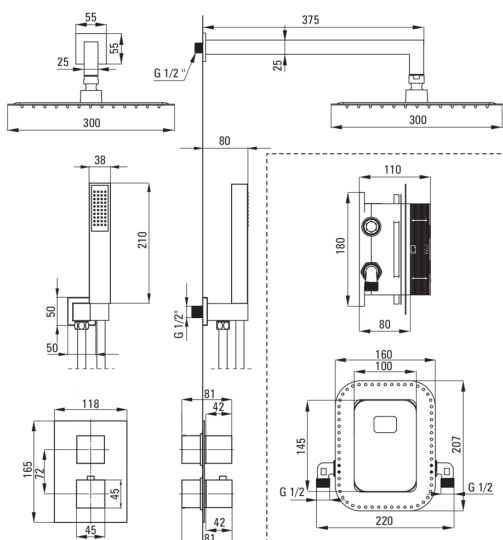

BOX

Concealed shower set, with thermostatic BOX

Product code: BXYZNEAT

EAN: 5908212084892

Color: nero

Warranty [years]: 7

deante

Mixer

Mixer type	Concealed BOX, thermostatic
Installation method	concealed
Acoustic group [db]	1 ($x \leq 20$)

Spout

Spout type	still
Range of shower/ bath spout [mm]	375

Shower overhead

Shape	square
Material	steel 304
Width [mm]	300
Length [mm]	300
Thickness	55
Anti-calc	Yes
Number of functions	1
Stream type	rain
Quick response time for turning the water on and off	Yes

Hand shower

Number of functions	1
Anti-calc	Yes
Stream type	rain

Hose

Length [mm]	1500
Braid type	not applicable
Braid material	PVC
Anti-twist	1

Angled hose connector

Finish	nero
Connection type	for the hose with hand shower holder
Shape	rectangular
Material	brass
Connection thread	Yes
Concealed mounting	Yes

Features:

- Only the best materials, the quality of which has been confirmed by laboratory tests
- Innovative, durable and easy to clean Nero coating
- The hand shower with Anti-calc system facilitates the removal of limescale
- Anti-twist system, preventing the hose from twisting
- Flush-mounted installation ensures the aesthetics of the bathroom
- Convenient installation - you can install the BOX now and choose external elements at any time
- The best materials guarantee durability and reliability of the product
- Timelessness and unlimited creative possibilities
- Complementarity and comprehensiveness of the offer