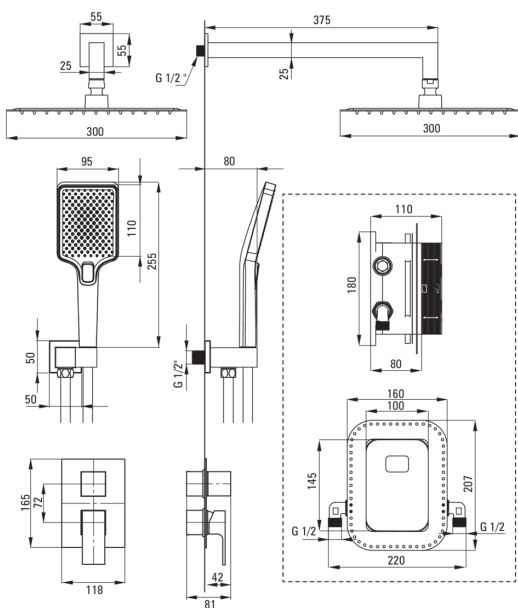

ANEMON

Concealed shower set, with mixer BOX

Product code: BXYZNBZM

EAN: 5907650821007

Color: nero

Warranty [years]: 7

Mixer

Mixer type	Concealed BOX, mixer
Installation method	concealed
Acoustic group [db]	I (x ≤ 20)

Spout

Spout type	still
Range of shower/ bath spout [mm]	375

Shower overhead

Shape	square
Material	steel 304
Width [mm]	300
Length [mm]	300
Thickness	55
Anti-calc	Yes
Number of functions	1
Stream type	rain
Quick response time for turning the water on and off	Yes

Hand shower

Number of functions	3
Anti-calc	Yes
Stream type	rain, mist, mixed

Hose

Length [mm]	1500
Braid type	not applicable
Braid material	PVC
Anti-twist	1

Angled hose connector

Finish	nero
Connection type	for the hose with hand shower holder
Shape	square
Material	brass
Connection thread	Yes
Concealed mounting	Yes