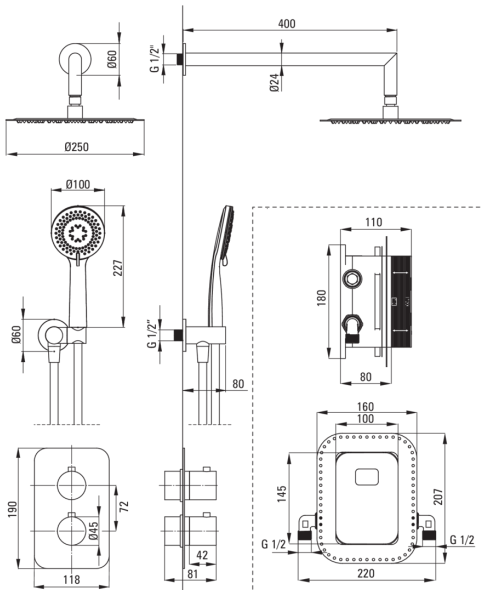

BOX

Concealed shower set, with thermostatic BOX

Product code: BXYZGEBT

EAN: 5907650821052

Color: gold

Warranty [years]: 7

Mixer

Mixer type	Concealed BOX, thermostatic
Installation method	concealed

Spout

Spout type	swivel
Range of shower/ bath spout [mm]	384

Shower overhead

Shape	round
Material	stainless steel
Diameter [mm]	250
Number of functions	1

Hand shower

Number of functions	3
Anti-calc	Yes
Stream type	rain, mixed, hydromassage

Hose

Length [mm]	1500
Braid type	not applicable
Braid material	PVC
Anti-twist	1

Angled hose connector

Finish	gold
Connection type	for the hose with hand shower holder
Shape	round
Material	brass
Connection thread	Yes
Concealed mounting	Yes

Features:

- Flush-mounted installation ensures the aesthetics of the bathroom
- Convenient installation - you can install the BOX now and choose external elements at any time
- The best materials guarantee durability and reliability of the product
- Timelessness and unlimited creative possibilities
- Complementarity and comprehensiveness of the offer
- Anti-twist system, preventing the hose from twisting
- Durable hose ends made of brass
- Adjustable shower hand angle
- Anti-calc hand shower
- Anti-calc system facilitating the removal of limescale deposits
- 3-function hand shower
- Dedicated cleaning agent, safe for cleaned surfaces
- Only the best materials, the quality of which has been confirmed by laboratory tests
- The mixer body is made of the highest quality brass
- 38°C temperature lock
- Ultra thin steel head
- 3-function shower switch, able to lock to 1, 2 or 3 functions