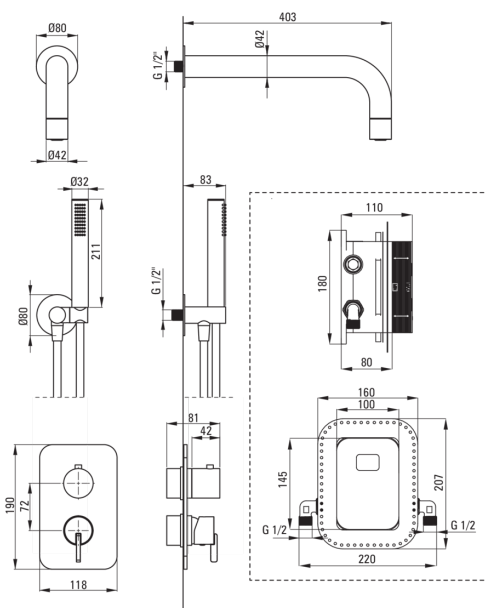

SILIA

Concealed shower set, with mixer BOX

Product code: BXYZFQSM

EAN: 5907650844532

Color: steel

Warranty [years]: 7

Mixer

Mixer type	Concealed BOX
Installation method	concealed

Spout

Spout type	still
Range of shower/ bath spout [mm]	382

Shower overhead

Shape	round
Material	brass
Thickness	42
Diameter [mm]	42
Anti-calc	Yes
Number of functions	1
Stream type	rain

Hand shower

Number of functions	1
Anti-calc	Yes
Stream type	rain
Additional features	cool-out

Hose

Length [mm]	1500
Braid type	not applicable
Anti-twist	1

Angled hose connector

Finish	steel
Connection type	for the hose with hand shower holder
Shape	round
Material	brass, stainless steel
Connection thread	Yes
Concealed mounting	Yes

Features:

- Noble form and timeless simplicity
- Optimal cone-shaped water flow
- Convenient installation - you can install the BOX now and choose external elements at any time
- Timelessness and unlimited creative possibilities
- Innovative and easy to maintain brushed steel coating
- Complementarity and comprehensiveness of the offer
- The best materials guarantee durability and reliability of the product
- The hand shower with Anti-calc system facilitates the removal of limescale
- Cool-out hand shower
- Dedicated cleaning agent, safe for cleaned surfaces
- Flush-mounted installation ensures the aesthetics of the bathroom
- Durable hose ends made of brass
- Anti-twist system, preventing the hose from twisting
- Adjustable shower hand angle