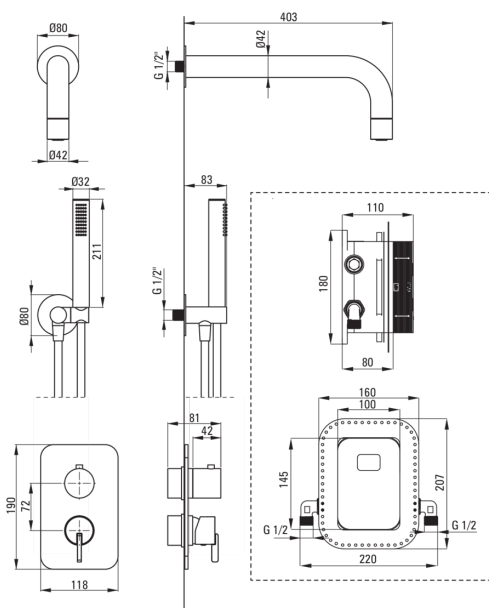

### Mixer

Mixer type	Concealed BOX
Installation method	concealed

### Spout

Spout type	still
Range of shower/ bath spout [mm]	382

### Shower overhead

Shape	round
Material	brass
Thickness	42
Diameter [mm]	42
Anti-calc	Yes
Number of functions	1
Stream type	rain

### Hose

Length [mm]	1500
Braid type	not applicable
Braid material	PVC
Anti-twist	1