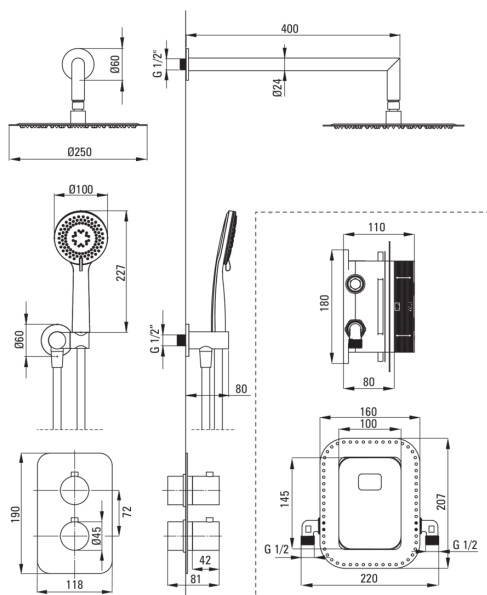

BOX

Concealed shower set, with thermostatic BOX

Product code: BXYZFEBT

EAN: 5907650844891

Color: brushed steel

Warranty [years]: 7

Mixer

Mixer type	Concealed BOX, thermostatic
Installation method	concealed
Acoustic group [db]	I (x ≤ 20)

Spout

Spout type	still

Shower overhead

Shape	round
Material	steel 304
Thickness	4.5
Diameter [mm]	250
Anti-calc	Yes
Quick response time for turning the water on and off	Yes

Hand shower

Number of functions	3
Anti-calc	Yes
Stream type	rain, mixed, hydromassage

Hose

Length [mm]	1500
Braid type	not applicable
Anti-twist	1

Angled hose connector

Finish	steel
Connection type	for the hose with hand shower holder
Shape	round
Material	brass
Connection thread	Yes
Concealed mounting	Yes

Features:

- Convenient installation - you can install the BOX now and choose external elements at any time
- Timelessness and unlimited creative possibilities
- Complementarity and comprehensiveness of the offer
- The best materials guarantee durability and reliability of the product
- Only the best materials, the quality of which has been confirmed by laboratory tests
- Innovative and easy to maintain brushed steel coating
- 38° temperature lock
- Adjustable shower hand angle
- Anti-calc system facilitating the removal of limescale deposits
- Ultra thin steel head
- Anti-twist system, preventing the hose from twisting
- Steel shower head
- The offer includes a cleaning agent for fixtures in all colors
- Flush-mounted installation ensures the aesthetics of the bathroom
- 38°C temperature lock