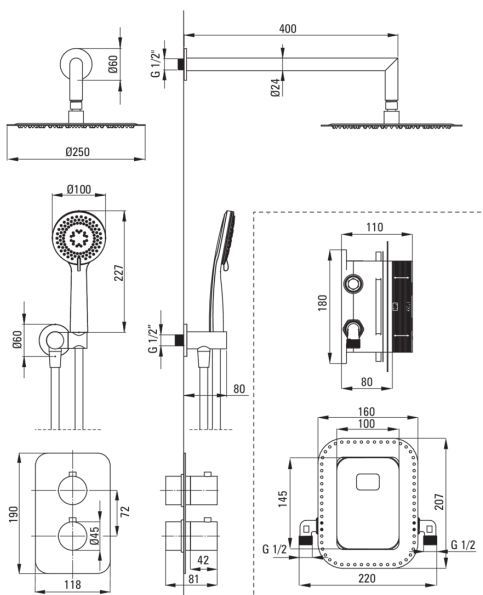

BOX

Concealed shower set, with thermostatic BOX

Product code: BXYZFEBT

EAN: 5907650844891

Color: brushed steel

Warranty [years]: 7

Mixer

Mixer type	Concealed BOX, thermostatic
Installation method	concealed
Acoustic group [db]	I (x ≤ 20)

Spout

Spout type	still

Shower overhead

Shape	round
Material	steel 304
Thickness	4.5
Diameter [mm]	250
Anti-calc	Yes
Quick response time for turning the water on and off	Yes

Hand shower

Number of functions	3
Anti-calc	Yes
Stream type	rain, mixed, hydromassage

Hose

Length [mm]	1500
Braid type	not applicable
Anti-twist	1

Angled hose connector

Finish	steel
Connection type	for the hose with hand shower holder
Shape	round
Material	brass
Connection thread	Yes
Concealed mounting	Yes

Features:

- Convenient installation - you can install the BOX now and choose external elements at any time
- Timelessness and unlimited creative possibilities
- Complementarity and comprehensiveness of the offer
- The best materials guarantee durability and reliability of the product
- Only the best materials, the quality of which has been confirmed by laboratory tests
- Innovative and easy to maintain brushed steel coating
- 38° temperature lock
- Adjustable shower hand angle
- Anti-calc system facilitating the removal of limescale deposits
- Ultra thin steel head
- Anti-twist system, preventing the hose from twisting
- Steel shower head
- The offer includes a cleaning agent for fixtures in all colors
- Flush-mounted installation ensures the aesthetics of the bathroom
- 38°C temperature lock