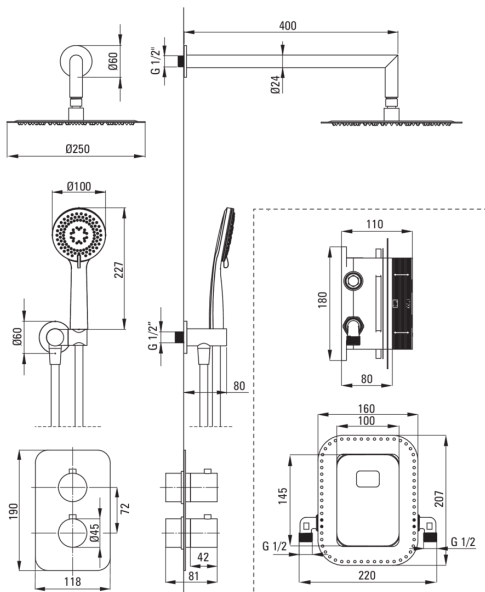

BOX

Concealed shower set, with thermostatic BOX

Product code: BXYZFEBT

EAN: 5907650844891

Color: brushed steel

Warranty [years]: 7

Mixer

Mixer type	Concealed BOX, thermostatic
Installation method	concealed
Acoustic group [db]	1 ($x \leq 20$)

Spout

Spout type	still

Shower overhead

Shape	round
Material	steel 304
Thickness	4.5
Diameter [mm]	250
Anti-calc	Yes
Quick response time for turning the water on and off	Yes

Hand shower

Number of functions	3
Anti-calc	Yes
Stream type	rain, mixed, hydromassage

Hose

Length [mm]	1500
Braid type	not applicable
Braid material	PVC
Anti-twist	1

Angled hose connector

Finish	steel
Connection type	for the hose with hand shower holder
Shape	round
Material	brass
Connection thread	Yes
Concealed mounting	Yes

Features:

- Convenient installation - you can install the BOX now and choose external elements at any time
- Timelessness and unlimited creative possibilities
- Complementarity and comprehensiveness of the offer
- The best materials guarantee durability and reliability of the product
- Only the best materials, the quality of which has been confirmed by laboratory tests
- Innovative and easy to maintain brushed steel coating
- 38° temperature lock
- Adjustable shower hand angle
- Anti-calc system facilitating the removal of limescale deposits
- Ultra thin steel head
- Anti-twist system, preventing the hose from twisting
- Steel shower head
- Cleaning agent for fixtures in all colors available
- Flush-mounted installation ensures the aesthetics of the bathroom