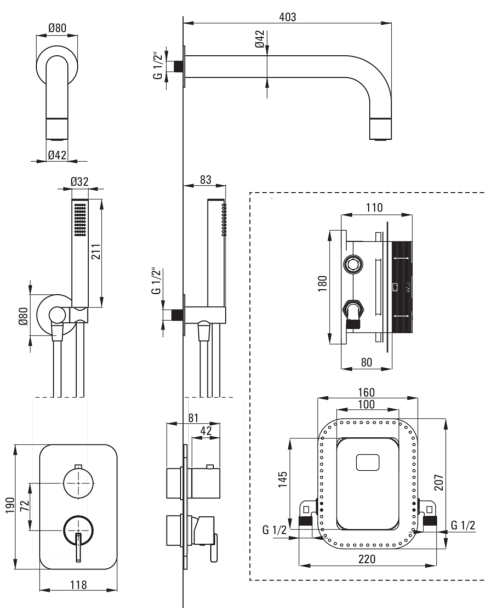

SILIA

Concealed shower set, with mixer BOX

 deante

Product code: BXYZDQSM

EAN: 5907650844488

Color: titanium

Warranty [years]: 7

Mixer

Mixer type	Concealed BOX, mixer
Installation method	concealed
Acoustic group [db]	I (x ≤ 20)

Spout

Spout type	still
Range of shower/ bath spout [mm]	382

Shower overhead

Material	brass
Thickness	42
Diameter [mm]	42
Anti-calc	Yes
Number of functions	1
Stream type	rain

Hand shower

Number of functions	1
Anti-calc	Yes
Stream type	rain
Additional features	cool-out

Hose

Length [mm]	1500
Braid type	not applicable
Braid material	PVC
Anti-twist	1

Angled hose connector

Finish	titanium
Connection type	for the hose with hand shower holder
Shape	round
Material	brass, stainless steel
Connection thread	Yes
Concealed mounting	Yes