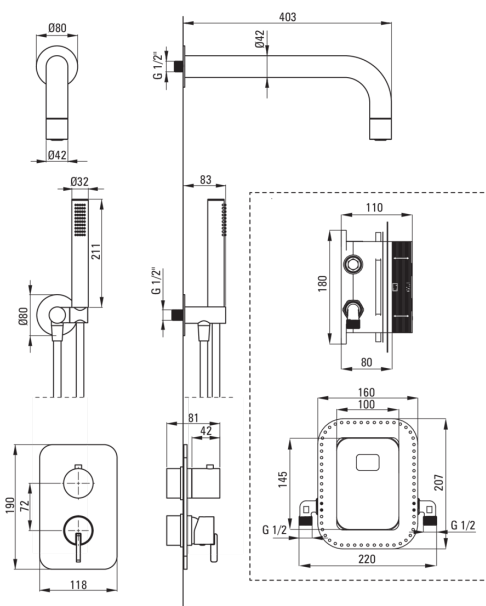

### Mixer

Mixer type	Concealed BOX, mixer
Installation method	concealed
Acoustic group [db]	I (x ≤ 20)

### Spout

Spout type	still
Range of shower/ bath spout [mm]	382

### Shower overhead

Material	brass
Thickness	42
Diameter [mm]	42
Anti-calc	Yes
Number of functions	1
Stream type	rain

### Hose

Length [mm]	1500
Braid type	not applicable
Braid material	PVC
Anti-twist	1