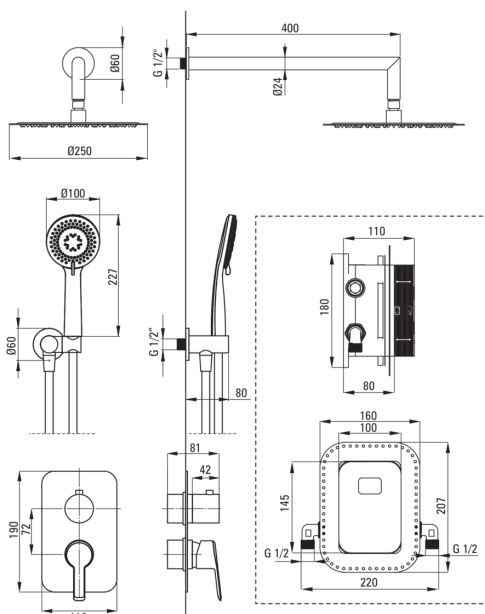

ARNIKA

Concealed shower set, with mixer BOX

Product code: BXYZDQAM

EAN: 5907650817765

Color: titanium

Warranty [years]: 7

Mixer

Mixer type	Concealed BOX
Installation method	concealed

Spout

Spout type	still
Range of shower/ bath spout [mm]	388

Shower overhead

Shape	round
Material	brass
Thickness	8.2
Diameter [mm]	250
Anti-calc	Yes
Number of functions	1
Stream type	rain

Hand shower

Number of functions	3
Anti-calc	Yes
Stream type	rain, mixed, hydromassage

Hose

Length [mm]	1500
Braid type	not applicable
Braid material	PVC
Anti-twist	1

Angled hose connector

Finish	titanium
Connection type	for the hose with hand shower holder
Shape	round
Material	brass
Connection thread	Yes
Concealed mounting	Yes

Features:

- Innovative, durable and easy to clean Titanium coating
- Anti-twist system, preventing the hose from twisting
- Durable hose ends made of brass
- The hand shower with Anti-calc system facilitates the removal of limescale
- Anti-calc system facilitating the removal of limescale deposits
- 3-function hand shower
- Flush-mounted installation ensures the aesthetics of the bathroom
- Convenient installation - you can install the BOX now and choose external elements at any time
- The best materials guarantee durability and reliability of the product
- Timelessness and unlimited creative possibilities
- Complementarity and comprehensiveness of the offer
- Dedicated cleaning agent, safe for cleaned surfaces
- The variety of colours gives many arrangement possibilities
- Design full of beauty and harmony