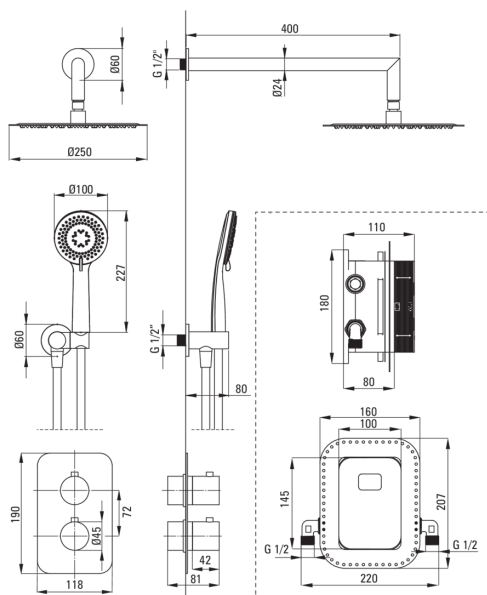

BOX

Concealed shower set, with thermostatic BOX

Product code: BXYZDEBT

EAN: 5907650817758

Color: titanium

Warranty [years]: 7

Mixer

Mixer type	Concealed BOX
Installation method	concealed

Spout

Spout type	still
Range of shower/ bath spout [mm]	388

Shower overhead

Shape	round
Material	brass
Thickness	8.2
Diameter [mm]	250
Anti-calc	Yes
Number of functions	1
Stream type	rain

Hand shower

Number of functions	3
Anti-calc	Yes
Stream type	rain, mixed, hydromassage

Hose

Length [mm]	1500
Braid type	not applicable
Braid material	PVC
Anti-twist	1

Angled hose connector

Finish	titanium
Connection type	for the hose with hand shower holder
Shape	round
Material	brass
Connection thread	Yes
Concealed mounting	Yes

- The mixer body is made of the highest quality brass
- 38°C temperature lock
- Adjustable shower hand angle
- Ultra thin steel head
- Anti-calc hand shower
- 3-function shower switch, able to lock to 1, 2 or 3 functions